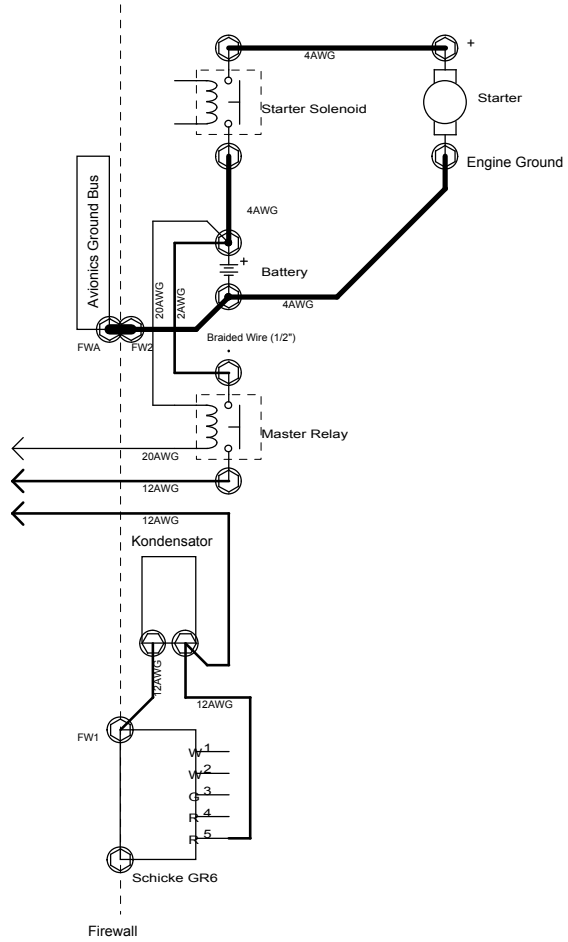

FIREWALL BONDING DIAGRAM

		(c) 2006 by Master Solutions GmbH Martin Pohl, www.pohltec.ch/ZodiacXL
Title: 01. BONDING DIAGRAM		
Size B	Document Number DETAILS-1	Rev A
Date: Wed, October 21, 2009		