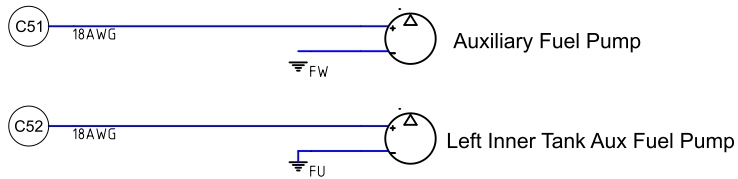

C. FUEL PUMPS

D. AILERON / ELEVATOR TRIM

E. FLAPS

VERSION 1: Momentary Flap Switch

F. TRANSPONDER GARRECHT VT01 UCD